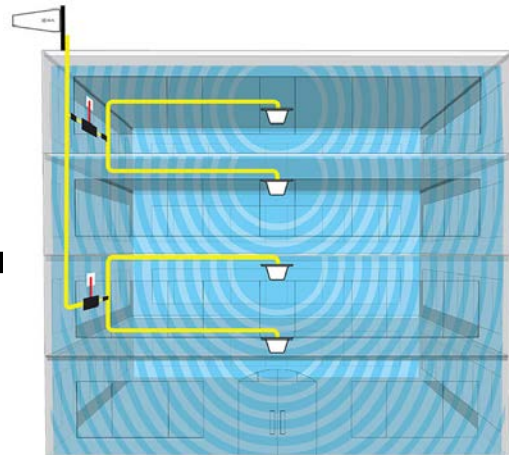

Use Cases: Fixed Bundles - Fire Station & Police Station

LTE 2100 MHz Ch2125

RSRP

SINR