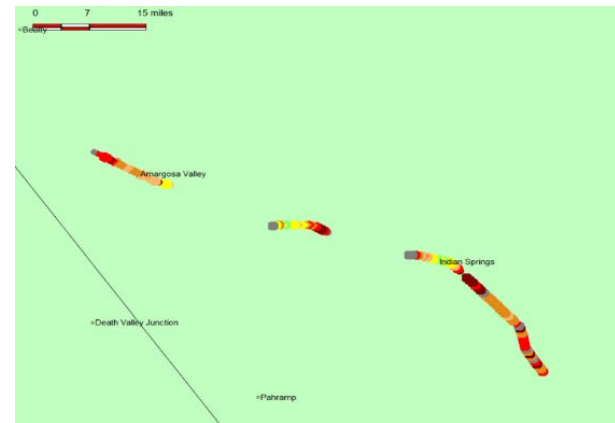

Immediate Satisfaction:

“Amazing! I got 10 miles radius of additional coverage, in my patrol area.”

***Coverage in a rural area.
Coverage around the working area.***

Before

After

Use Cases: Portable Bundles for Temporary Coverage needs – “SBOW”