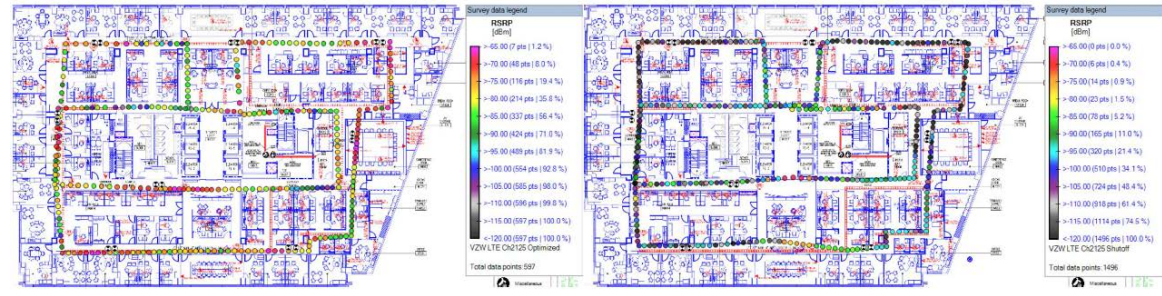

Use Cases: Fixed Bundles - Fire Station & Police Station

LTE 2100 MHz Ch2125

RSRP

SINR