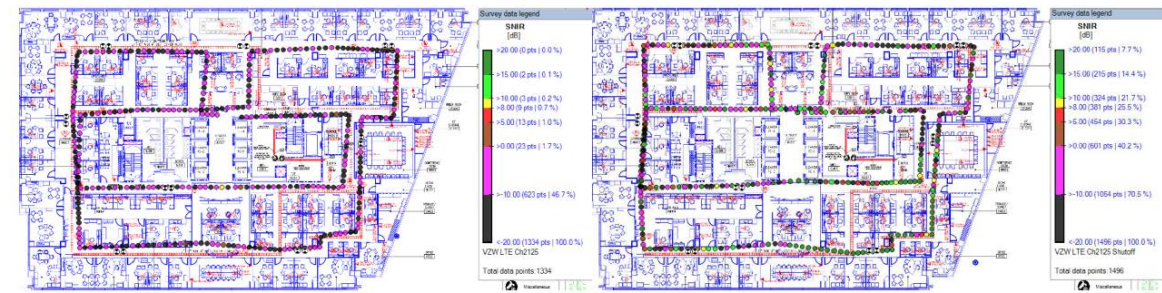

Use Cases: Fixed Bundles - Fire Station & Police Station

LTE 2100 MHz Ch2125

RSRP

SINR