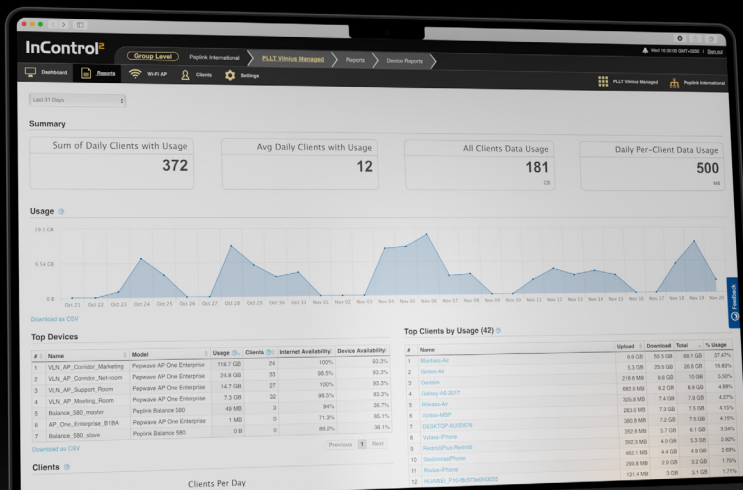

Stay in touch with InTouch

InTouch extends your reach to third party devices connected to the BR1 Mini. Remotely view, configure or troubleshoot third party devices, all within the InControl2 environment, eliminating the need for a separate and costly OOBM infrastructure.