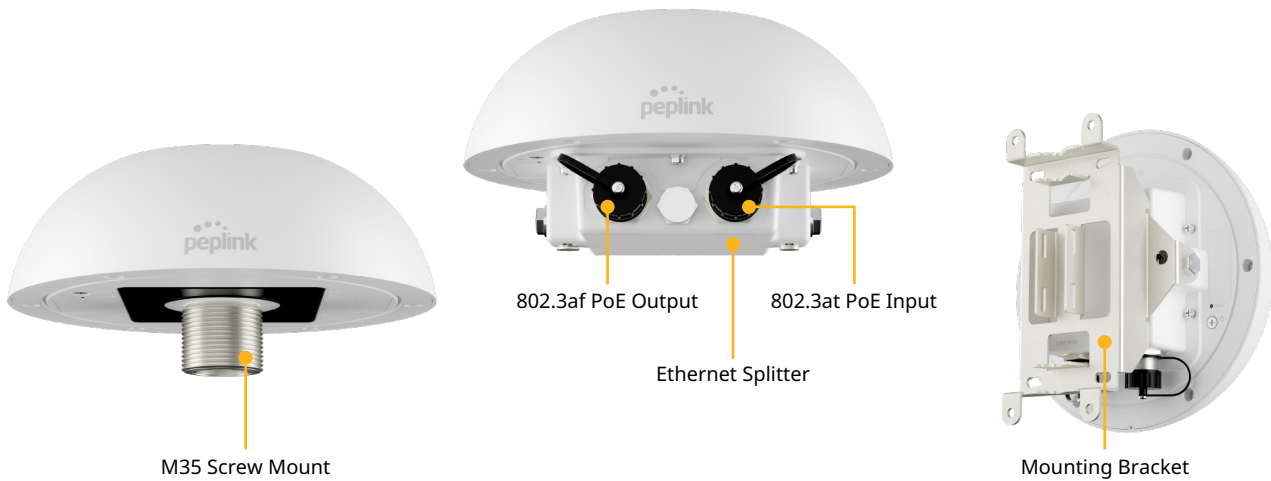

A design that's made to meet your needs

M35 Screw Mount

Ethernet Splitter

Mounting Bracket

Its simple design offers a multitude of installation options. The HD1 Dome Pro includes an **M35 screw mount** and **Ethernet splitter**, making it easy for wall or pole mount. If mounting is not needed, simply connect an Ethernet cable and it's good to go.

MAX HD1 Dome Pro

Specifications

WAN Interface	1x 5G Modem with Redundant SIM Slots ¹	Power Consumption	20 W (max., without PoE output)
LAN Interface	1x 10/100/1000M Ethernet ²	Dimension	4.33 inches (radius) x 4.53 inches (height) 110 mm (radius) x 115 mm (height)
Wi-Fi Interface	Simultaneous Dual-Band (2.4GHz / 5GHz) Wi-Fi 6, 2X2 MIMO Wi-Fi WAN and/or AP	Weight	With Ethernet Splitter: 3.75 pounds / 1.7 kg Without Ethernet Splitter: 2.65 pounds / 1.2 kg
Number of PepVPN SpeedFusion Peers	2	Operating Temperature	-40° - 149°F / -40° - 65°C
Enclosure	Rugged outdoor IP67 (with Ethernet Splitter)	Humidity	15% - 95% (non-condensing)
Recommended Users	150	Certifications	FCC, CE, RoHS ³ , Electromagnetic Compatibility: EN 61000 ³
Cellular Data Rate (Downlink / Uplink)	5G: 4 Gbps / 700 Mbps LTE CAT-20: 2 Gbps / 150 Mbps	Package Content	MAX HD1 Dome Pro, Ethernet Splitter, 2x Waterproof Ethernet Connector (ACW-112), Mounting Kit Set
Antenna	4X4 Internal MIMO Cellular Antennas 2X2 Internal MIMO Wi-Fi Antennas 1x Internal GPS Antenna	SIM Card Size	Nano-SIM (4FF)
Power Input	1x 802.3at PoE+	Warranty	1-Year Limited Warranty
Power Output	1x 802.3af PoE (with Ethernet Splitter)		

¹SIM Injector is available separately.

²Ethernet LAN port can be split into two LAN ports using the included splitter (1x LAN 802.3af PoE out, 1x LAN 802.3at PoE+ in)

³Certification Pending.

Ordering Information