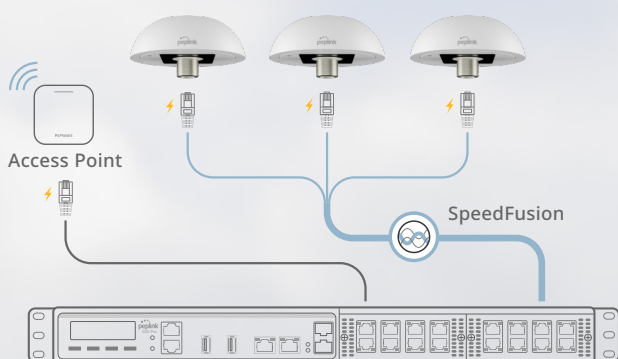

 x2

 x8

Instant **flexibility** with the SIM injector.

Simply connect an Ethernet cable between the SIM injector[^] and the HD1 Dome Pro to manage up to **10 physical SIMs**.

With remote network management available via Peplink's cloud-based management system, InControl2, accessibility worries are a thing of the past.

SIM Injector **Specifications**

SIM Slots	8x Active SIM Slots, Standard Size	Weight	430 grams / 0.94 pounds
LAN Interface	4x GE, PoE 802.3at Support	Operating Temperature	-40 - 149 °F / -40 - 65 °C
Power Input	DC Jack / Terminal Block: 12-56V	Humidity	15% - 95% (non-condensing)
Dimensions	1.6 x 5.8 x 5 inches / 40 x 147 x 128 mm		

[^]We are now offering bundle value when purchased together. Contact your point of sales for more information.

Together it works

The HD1 Dome Pro can **optimize network performance** with its PoE functionality. Leverage the power of SpeedFusion by simply connecting Peplink PoE routers, for a mega-bandwidth channel, with the simplest failover option. Or alternatively, extend the Wi-Fi range by connecting an external access point.

A design that's made to meet your needs

M35 Screw Mount

Ethernet Splitter

Mounting Bracket

Its simple design offers a multitude of installation options. The HD1 Dome Pro includes an **M35 screw mount** and **Ethernet splitter**, making it easy for wall or pole mount. If mounting is not needed, simply connect an Ethernet cable and it's good to go.