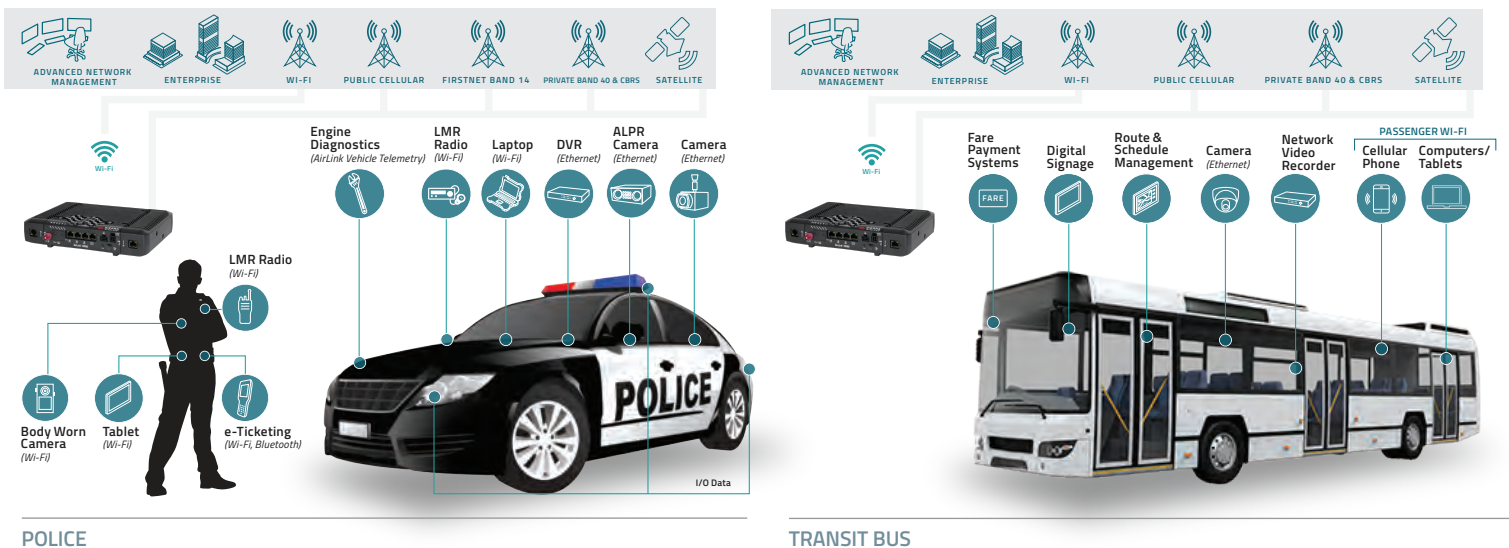

XR90 APPLICATION EXAMPLES